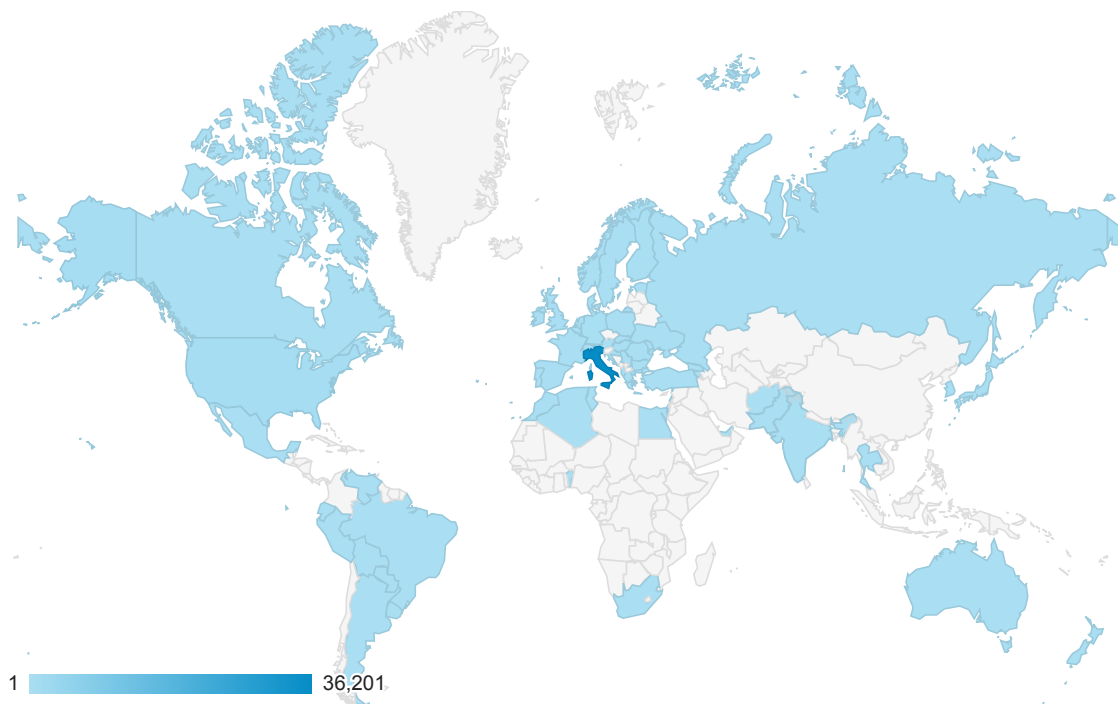

13/giu/2013 - 03/ott/2013

Località

 Tutte le visite
100,00%

Overlay mappa

Uso del sito

Paese/zona	Visite	Pagine/visita	Durata media visita	% nuove visite	Frequenza di rimbalzo
	38.092 % del totale: 99,99% (38.094)	3,06 Media sito: 3,06 (-0,01%)	00:03:16 Media sito: 00:03:16 (-0,01%)	48,54% Media sito: 48,47% (0,12%)	53,84% Media sito: 53,83% (0,01%)
1. Italy	36.199	3,11	00:03:21	47,52%	53,05%
2. United States	857	1,80	00:00:59	72,70%	74,21%
3. Germany	183	2,17	00:01:40	72,13%	67,76%
4. (not set)	133	3,16	00:02:38	58,65%	54,89%
5. France	109	2,55	00:03:22	56,88%	54,13%
6. United Kingdom	100	1,65	00:01:30	75,00%	71,00%
7. Switzerland	97	2,49	00:02:49	59,79%	65,98%
8. Belgium	76	3,33	00:03:17	39,47%	52,63%
9. Spain	33	1,33	00:00:53	81,82%	81,82%
10. Romania	31	5,06	00:07:10	64,52%	35,48%
11. Russia	25	1,92	00:00:33	84,00%	92,00%
12. Canada	22	3,36	00:02:58	36,36%	59,09%
13. Norway	16	2,25	00:02:12	43,75%	62,50%
14. India	13	2,92	00:00:59	15,38%	61,54%
15. Netherlands	12	1,33	00:00:40	75,00%	91,67%